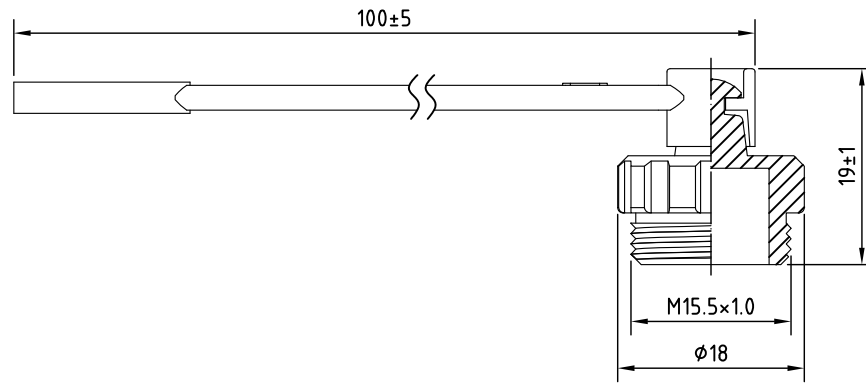

REV.	Description	Date
1	cable tie dimensions revised	2018/9/3
2	dimensions revised	2020/2/5

RoHS

TOLERANCE ±0.5

2	Cable tie	PVC	
1	Cap	PA	
Item	Description	Material	Treat & Remark

Unicable Co., Ltd. 國陽電業有限公司

5F., No. 111-33, Sec. 4, San Ho Road., San Chung Dist., New Taipei City, Taiwan, R.O.C.
<http://www.unicable.com.tw> TEL:+886-2-2286-2122 FAX:+886-2-2286-1010

DATE	2020/2/5	PART NO.	UT-210C-2D
DWN	GINA	REV.	2
CHK			
UNIT	MM		